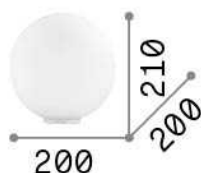

General info

Indoor - Table lamps

Indoor table lamp with in-built switch and diffuse light emission

Ean	8021696009155
Item	MAPA BIANCO TL1 D20
Installation	Table
Guarantee	5 years
Gross weight	1.45 kg
Volume	0.021359 m ³